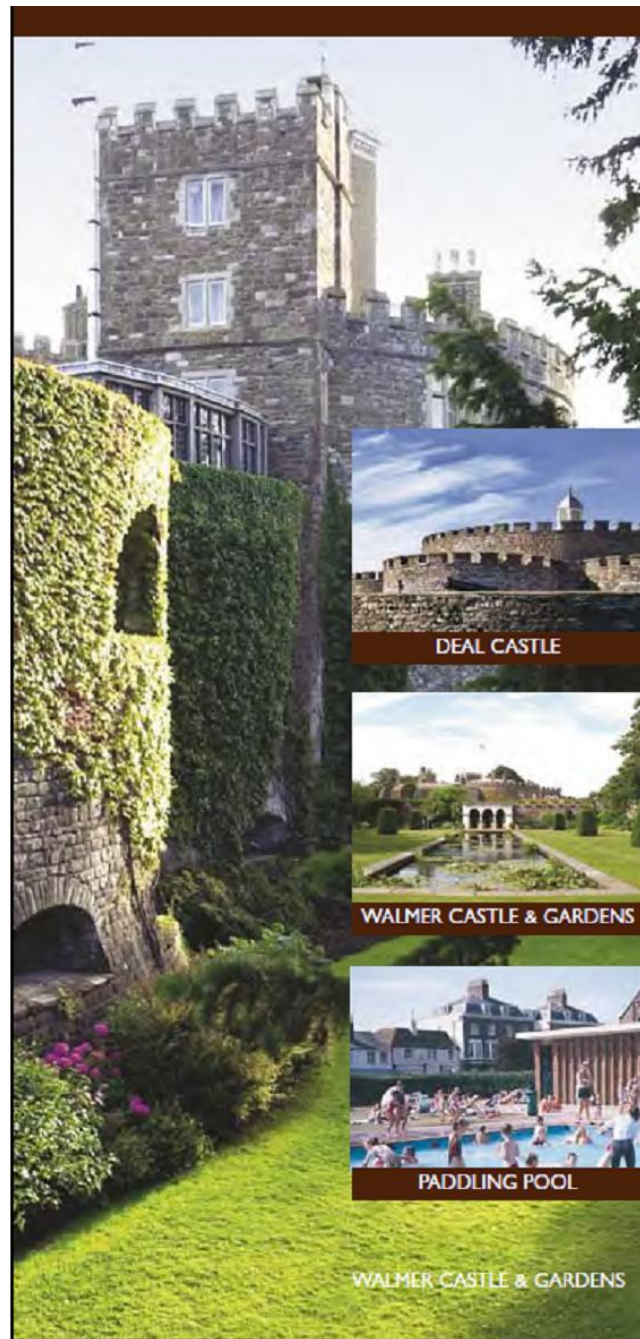

DEAL CASTLE

WALMER CASTLE & GARDENS

PADDLING POOL

WALMER CASTLE & GARDENS